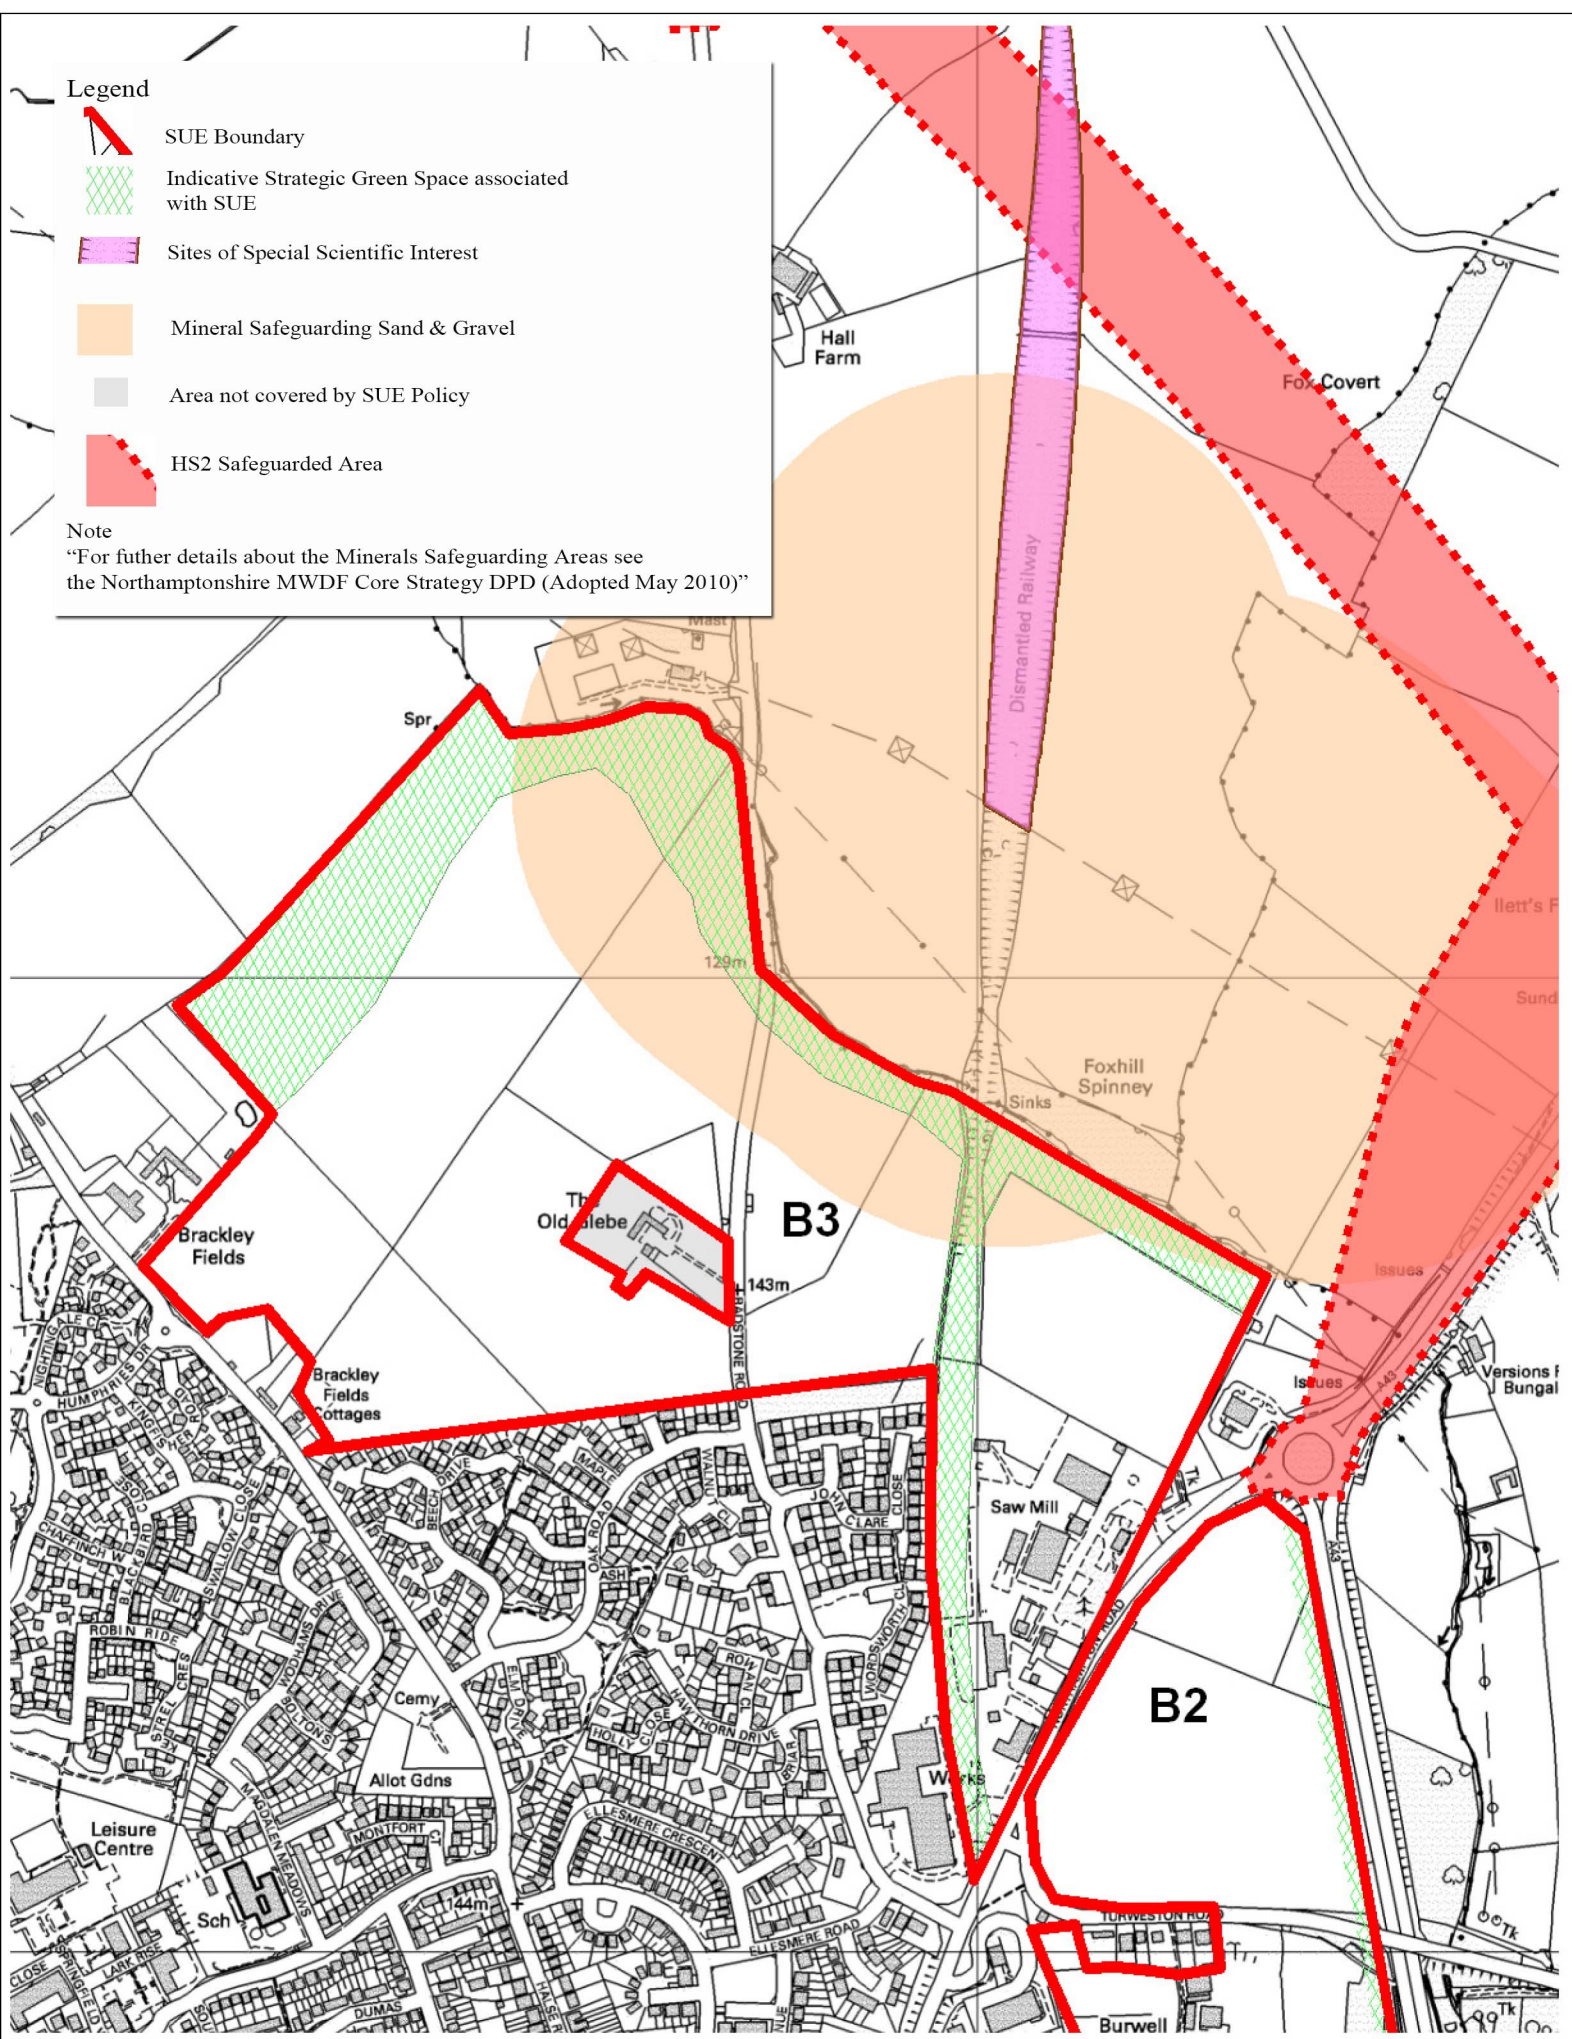

Legend

-  SUE Boundary
-  Indicative Strategic Green Space associated with SUE
-  Sites of Special Scientific Interest
-  Mineral Safeguarding Sand & Gravel
-  Area not covered by SUE Policy
-  HS2 Safeguarded Area

Note
 "For further details about the Minerals Safeguarding Areas see the Northamptonshire MWDF Core Strategy DPD (Adopted May 2010)"

Name: Inset 1
Date: 12th November 2013
Scale: 1:8000 @ A4
Dept: JPU
Project: Proposed Map Review

Title
 INSET 1 - Brackley North SUE (Policy B3)(Revised)

Produced from the 2009 Ordnance Survey mapping with the permission of the Controller of Her Majesty's Stationery Office. © Crown Copyright Unauthorised reproduction infringes Crown Copyright and may lead to prosecution or civil proceedings. Licence number: 0100054252